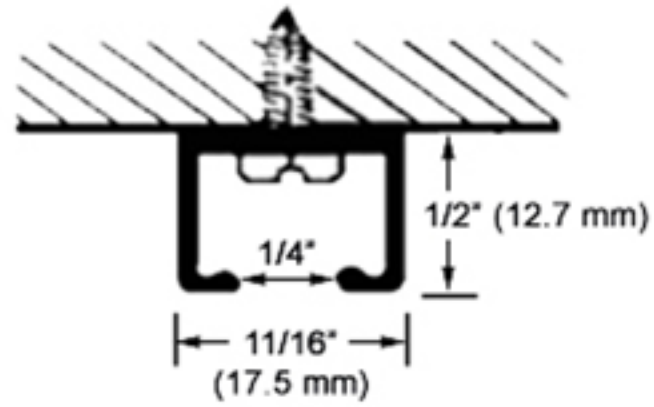

# UTILITY TRACK #9046

Utility track #9046 is a versatile medium weight aluminum curtain track. Designed for top (overhead) mounting. Holes approx. 15" o.c. Stainless steel screws provided #6 x 3/4" Phillips.

Use for Bunk or Porthole curtains as required. Tracks are cut to size, full length 16 feet.

**# 9685**  
Nylon Slide w/Hook

**# 93121**  
Nylon Snap Slide

**# 9684**  
End Stop Metal

**# 92122**  
Nylon Slide w/Sew on Tab