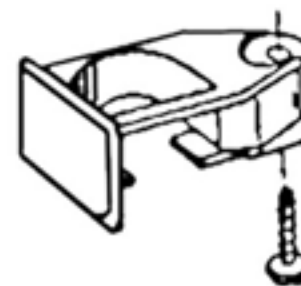

# UTILITY TRACK #9046

Utility track #9046 is a versatile medium weight aluminum curtain track. Designed for top (overhead) mounting. Holes approx. 15" o.c. Stainless steel screws provided #6 x 3/4" Phillips.

Use for Bunk or Porthole curtains as required. Tracks are cut to size, full length 16 feet.

**# 9685**  
Nylon Slide w/Hook

**# 93121**  
Nylon Snap Slide

**# 9684**  
End Stop Metal

**# 92122**  
Nylon Slide w/Sew on Tab