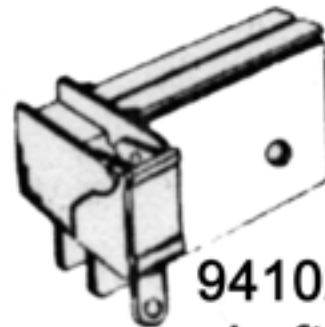

UTILITY TRACK #94001

Utility Channel #94001, cord operated medium to heavy curtains.

Natural Aluminum with mounting brackets. Use brackets approx 20" (50cm) on center. We will cut to size. Maximum Length 16 ft (4.9mtrs). Stainless Steel Philips head screws included 3/4" (19mm) long.

Best suited for Stage, Divider, or Wheelhouse Curtains. Designed for top mounting, but can be used with wall bracket. Available in natural or white.

This track can be used where extra strength and durability and cord operation is required.

End Pulleys

94102
Left

9673 Roller w/ Hook