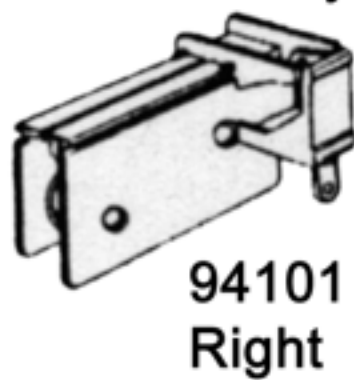

End Pulleys

94101
Right