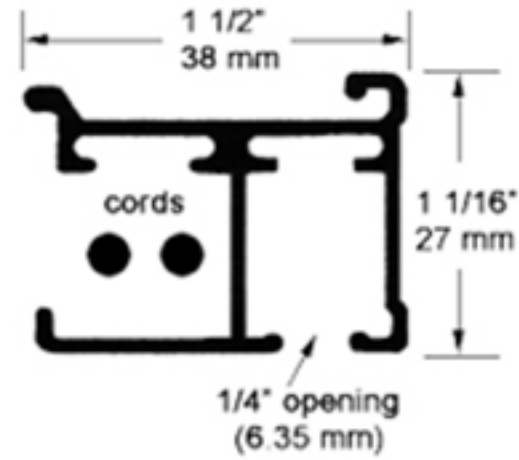

UTILITY TRACK #94001

Utility Channel #94001, cord operated medium to heavy curtains.

Natural Aluminum with mounting brackets. Use brackets approx 20" (50cm) on center. We will cut to size. Maximum Length 16 ft (4.9mtrs). Stainless Steel Philips head screws included 3/4" (19mm) long.

Best suited for Stage, Divider, or Wheelhouse Curtains. Designed for top mounting, but can be used with wall bracket. Available in natural or white.

This track can be used where extra strength and durability and cord operation is required.

End Pulleys

94101
Right

94102
Left

9670
Roller

9673 Roller w/ Hook

94130
Ceiling Bracket

94129
Wall Bracket

9934-1
Nylon Cord

9923
Tension Pulley