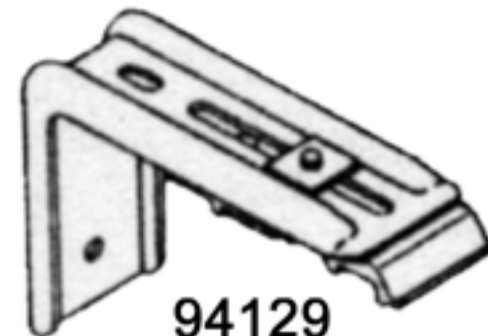

UTILITY TRACK #94001

Utility Channel #94001, cord operated medium to heavy curtains.

Natural Aluminum with mounting brackets. Use brackets approx 20" (50cm) on center. We will cut to size. Maximum Length 16 ft (4.9mtrs). Stainless Steel Philips head screws included 3/4" (19mm) long.

Best suited for Stage, Divider, or Wheelhouse Curtains. Designed for top mounting, but can be used with wall bracket. Available in natural or white.

This track can be used where extra strength and durability and cord operation is required.

End Pulleys

94101
Right

94102
Left

9670
Roller

9673 Roller w/ Hook

94130
Ceiling Bracket

94129
Wall Bracket

9934-1
Nylon Cord