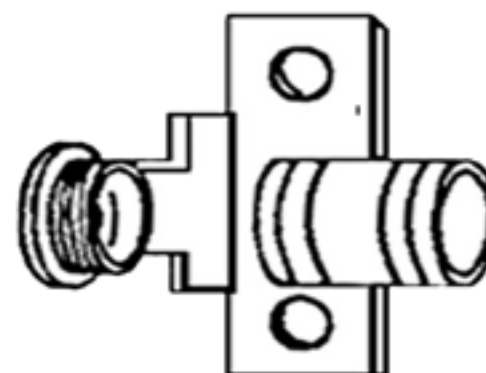

9 - 124
OUTSIDE SOCKET (BRASS)
3/8" PROJECTION