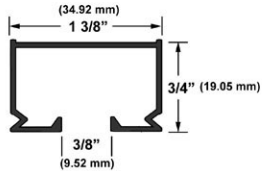

CUBICAL TRACK #97902 (IFC-98)

Cubical Curtain Track. Used for Hospital or privacy curtains. Strong box channel construction. Can be mounted up through the channel, or use flanged end-cap brackets for end mount.